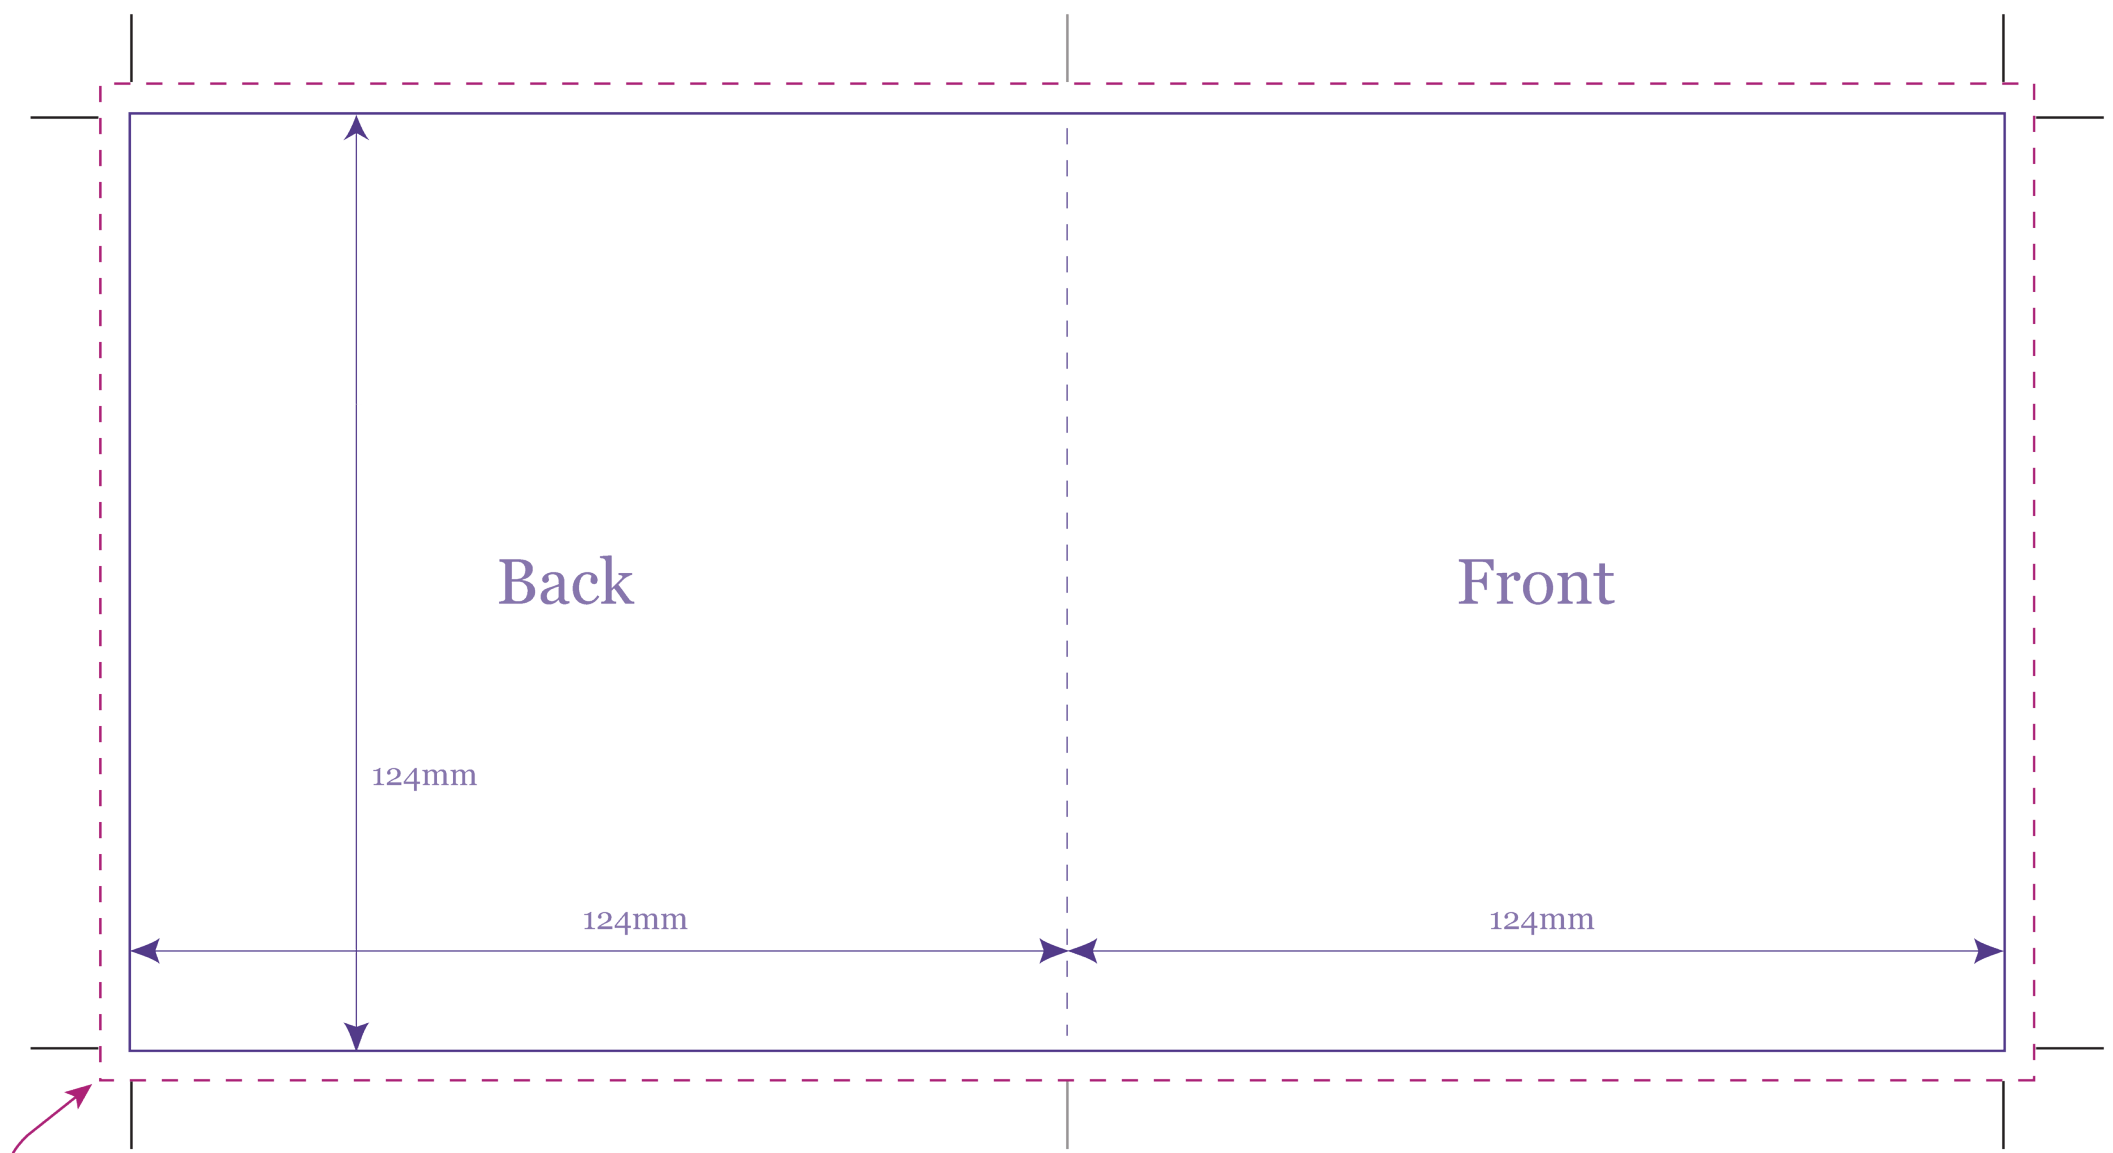

Band CDs.co.uk
from Wizbit

— cut edges - - - - fold - - - - bleed margin

CD card wallets

Please extend backgrounds to the outer pink dashed line to add a 3mm bleed to the artwork to avoid any white edges in the finished items