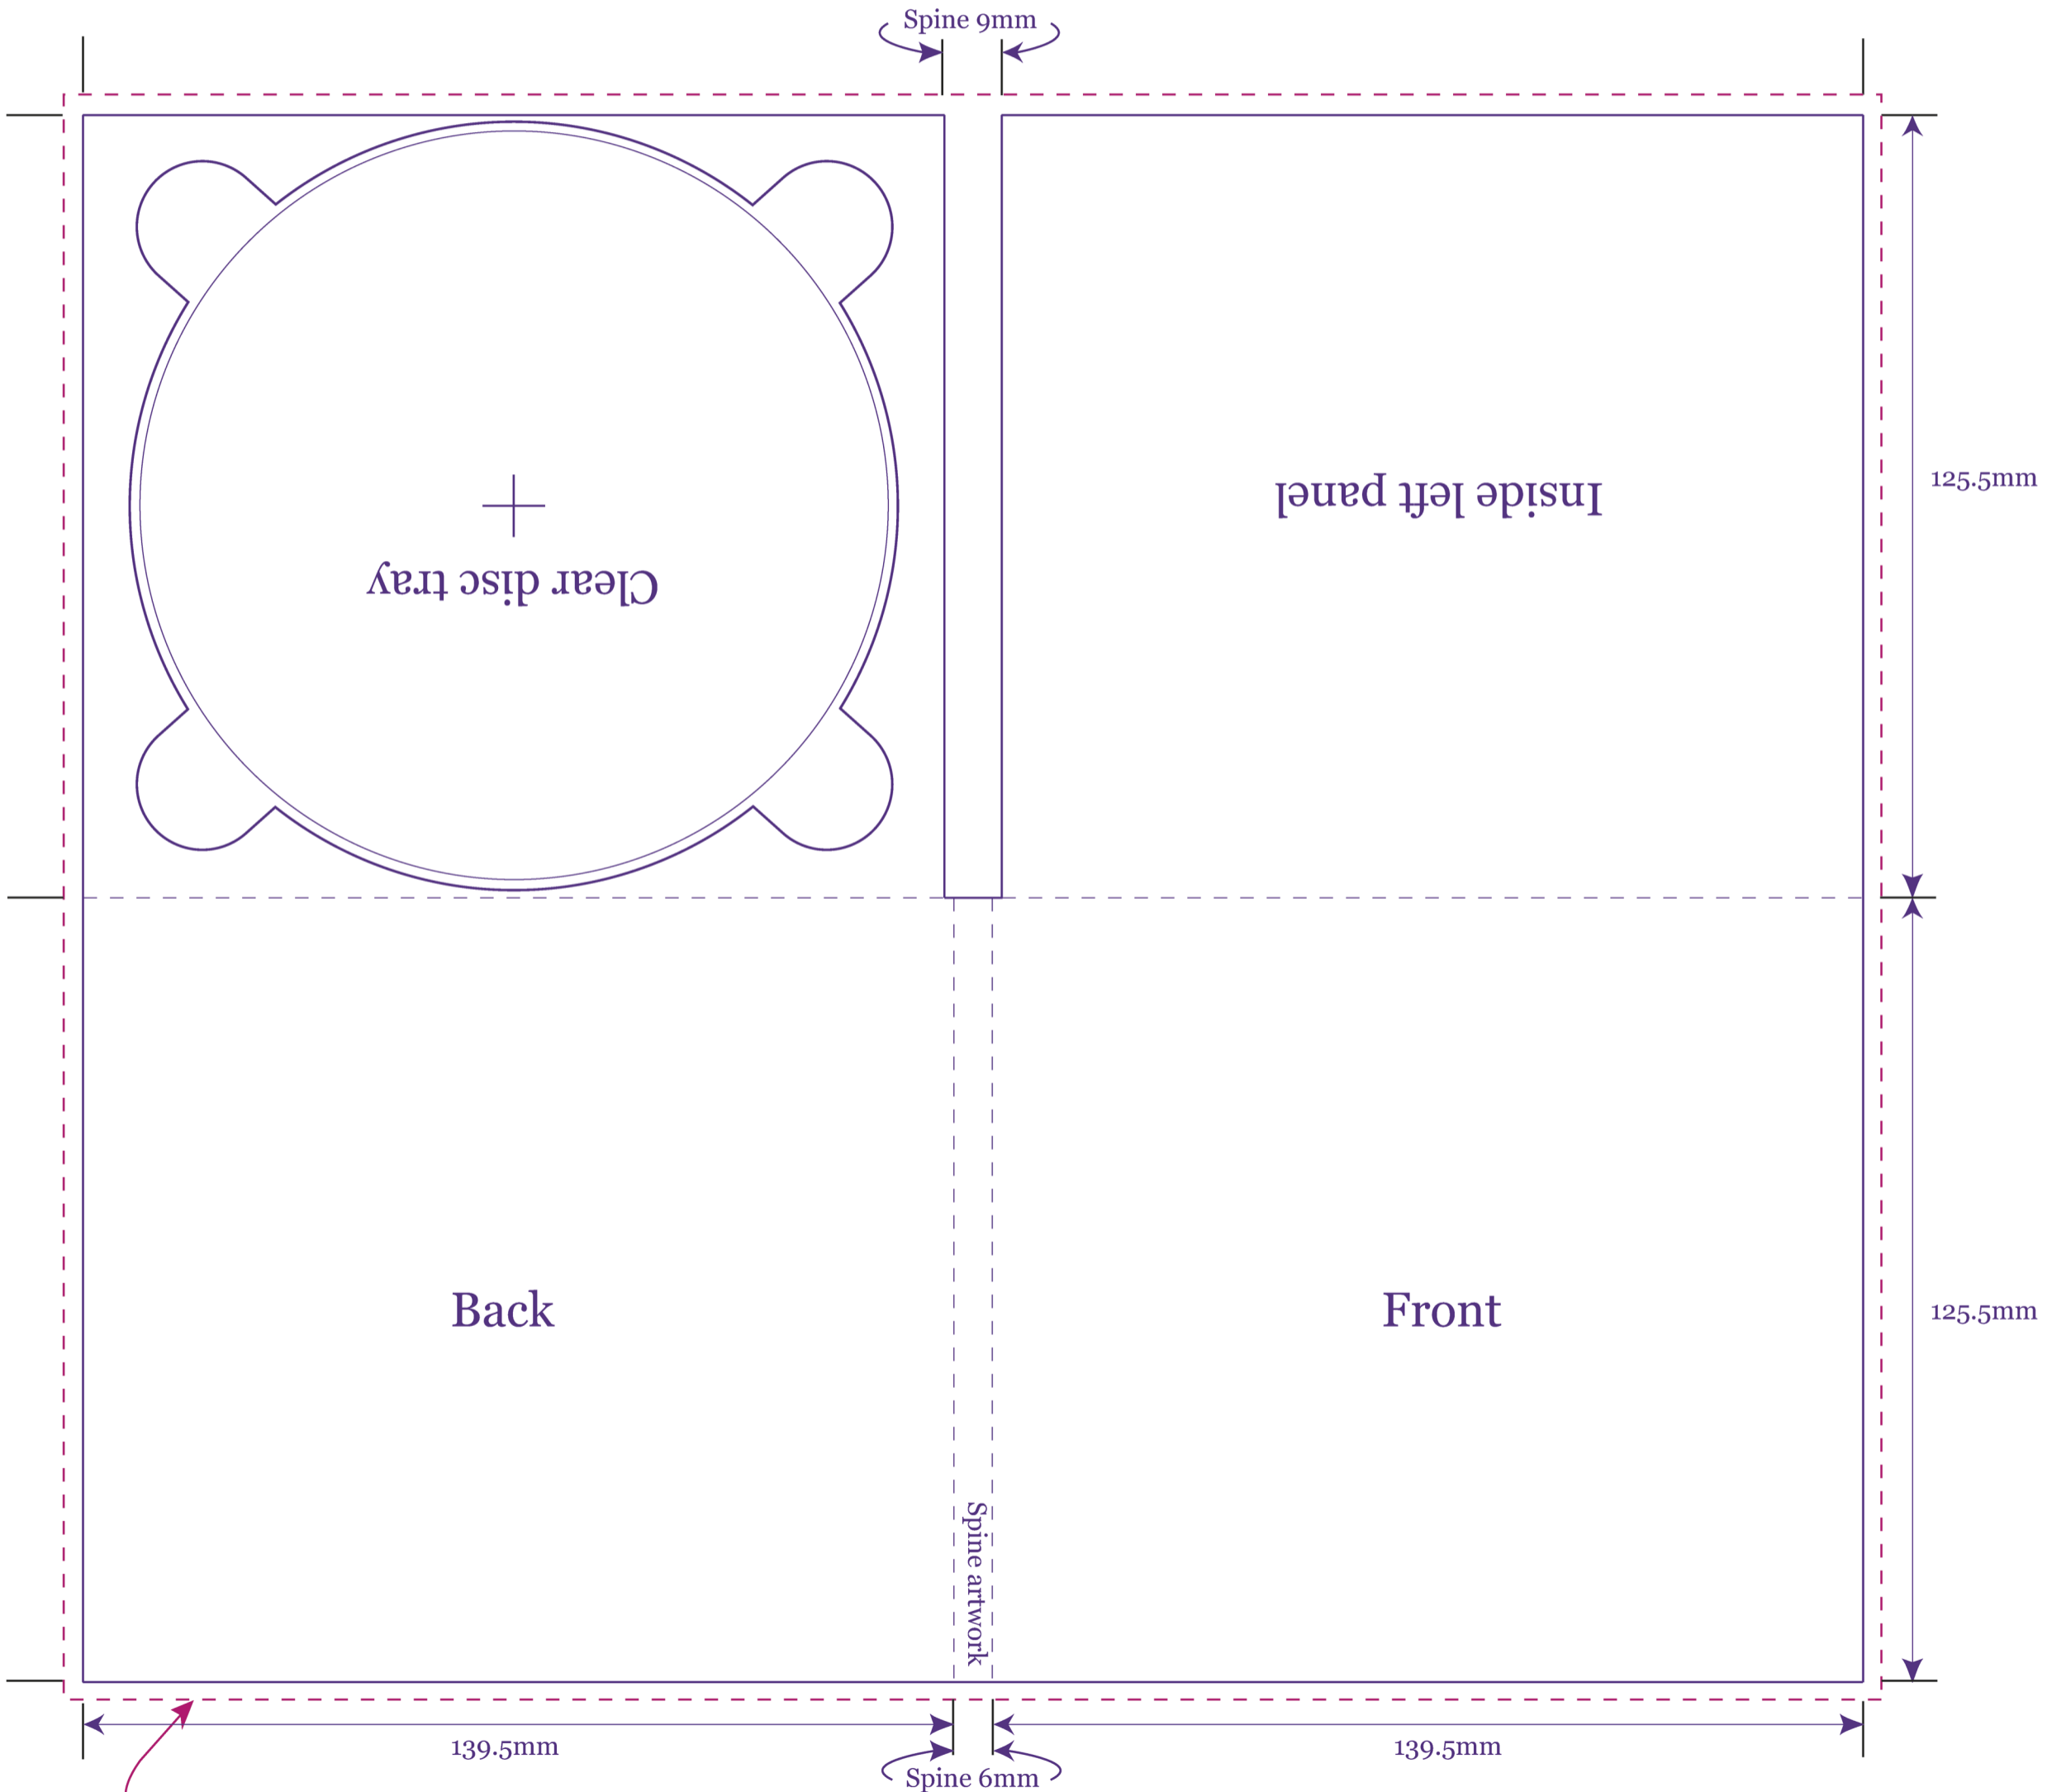

4 page CD digipaks

Please extend backgrounds to the outer pink dashed line to add a 3mm bleed to the artwork to avoid any white edges in the finished items

Please keep the resolution at 300dpi and send the artwork to us a print-ready PDF, EPS, JPG (maximum quality), TIF or PSD file