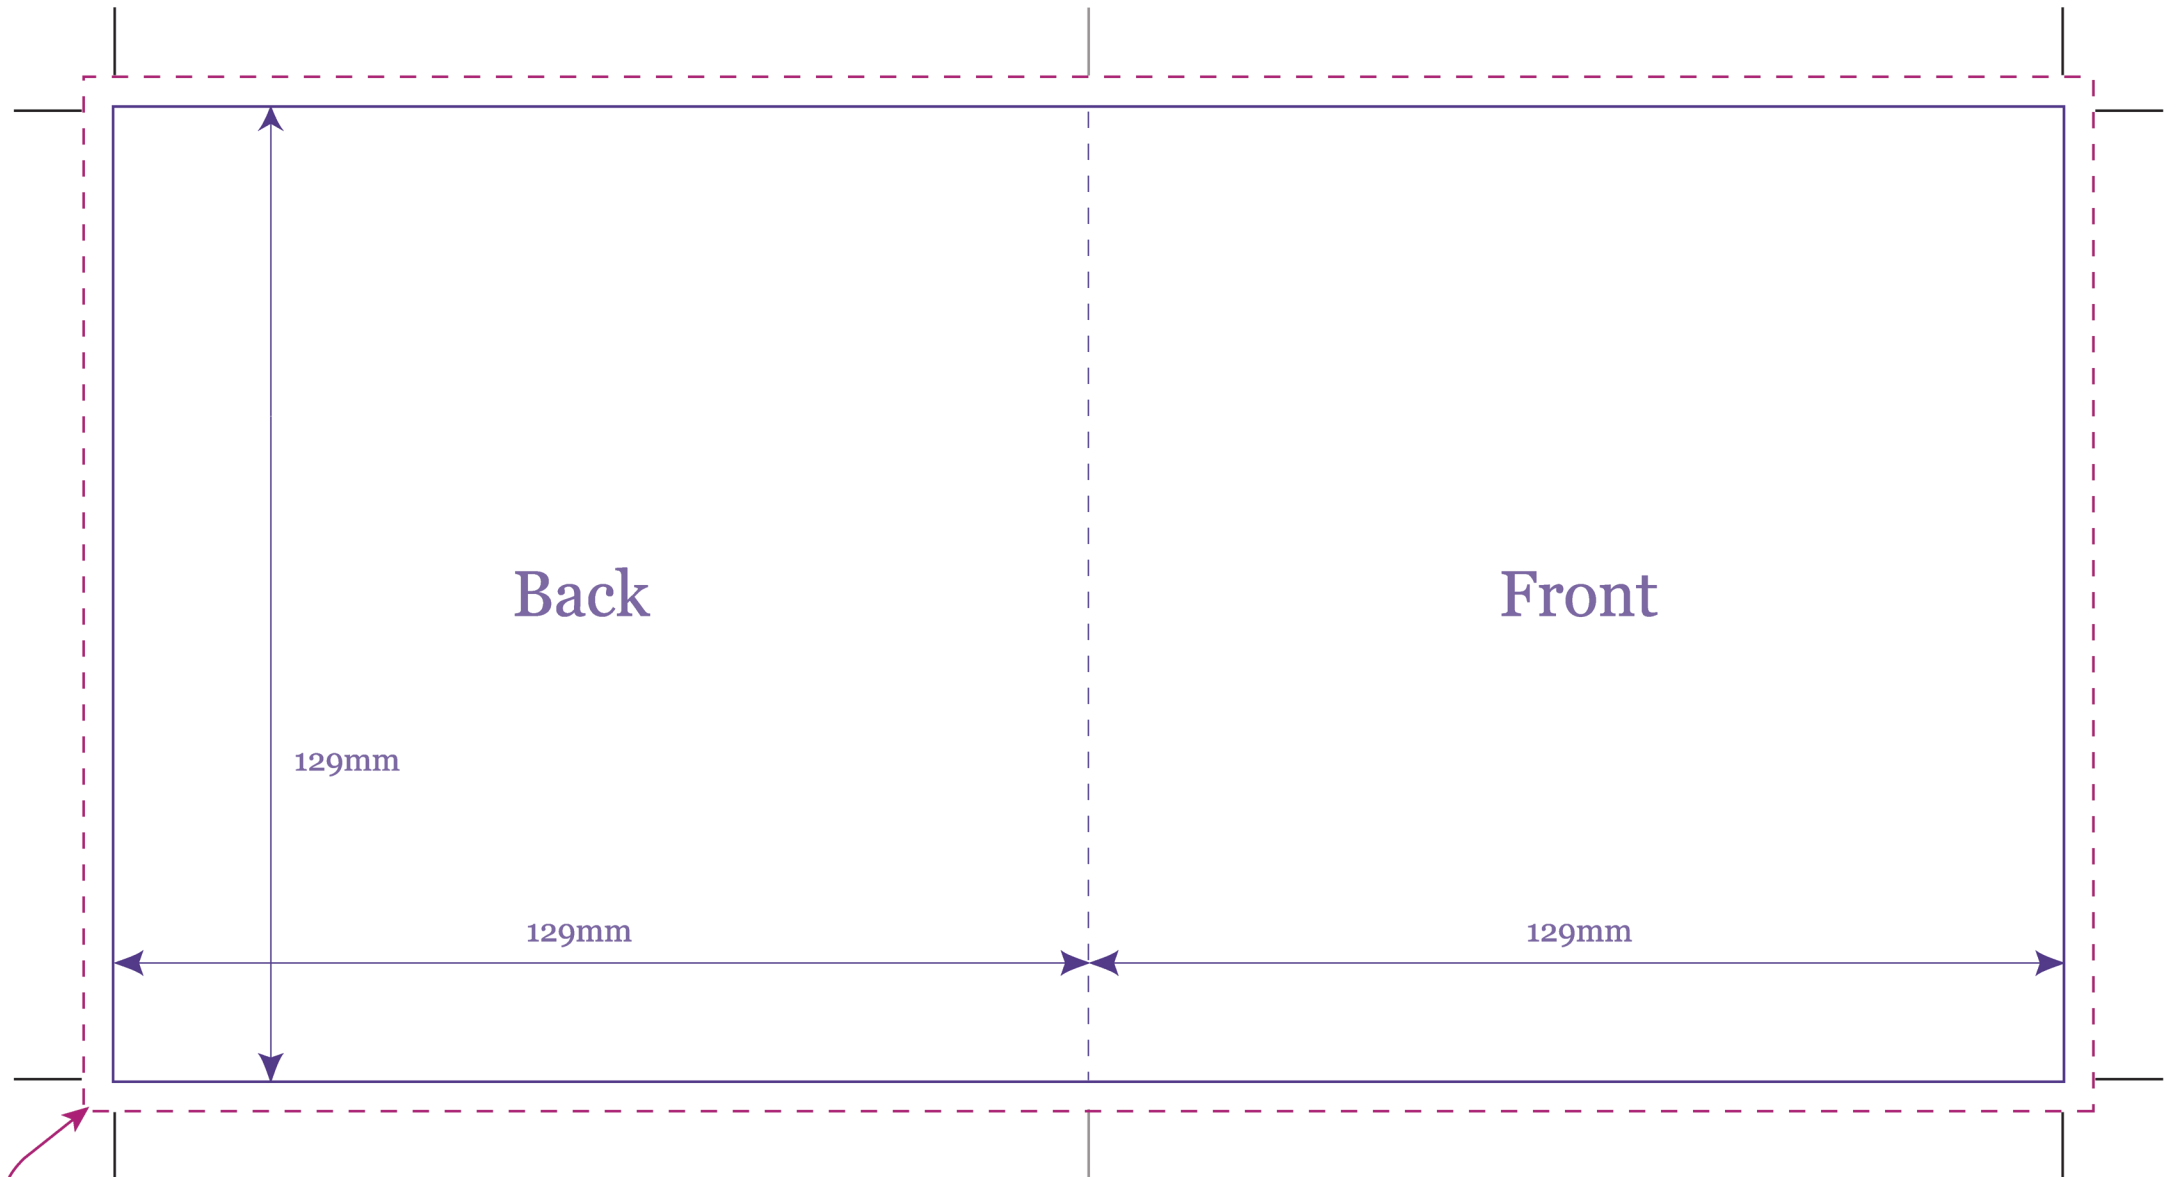

BandCDs.co.uk
from Wizbit

— cut edges - - - - fold - - - - bleed margin

Large CD card wallets to contain vinyl discs within record-style card sleeves

Please extend backgrounds to the outer pink dashed line to add a 3mm bleed to the artwork to avoid any white edges in the finished items