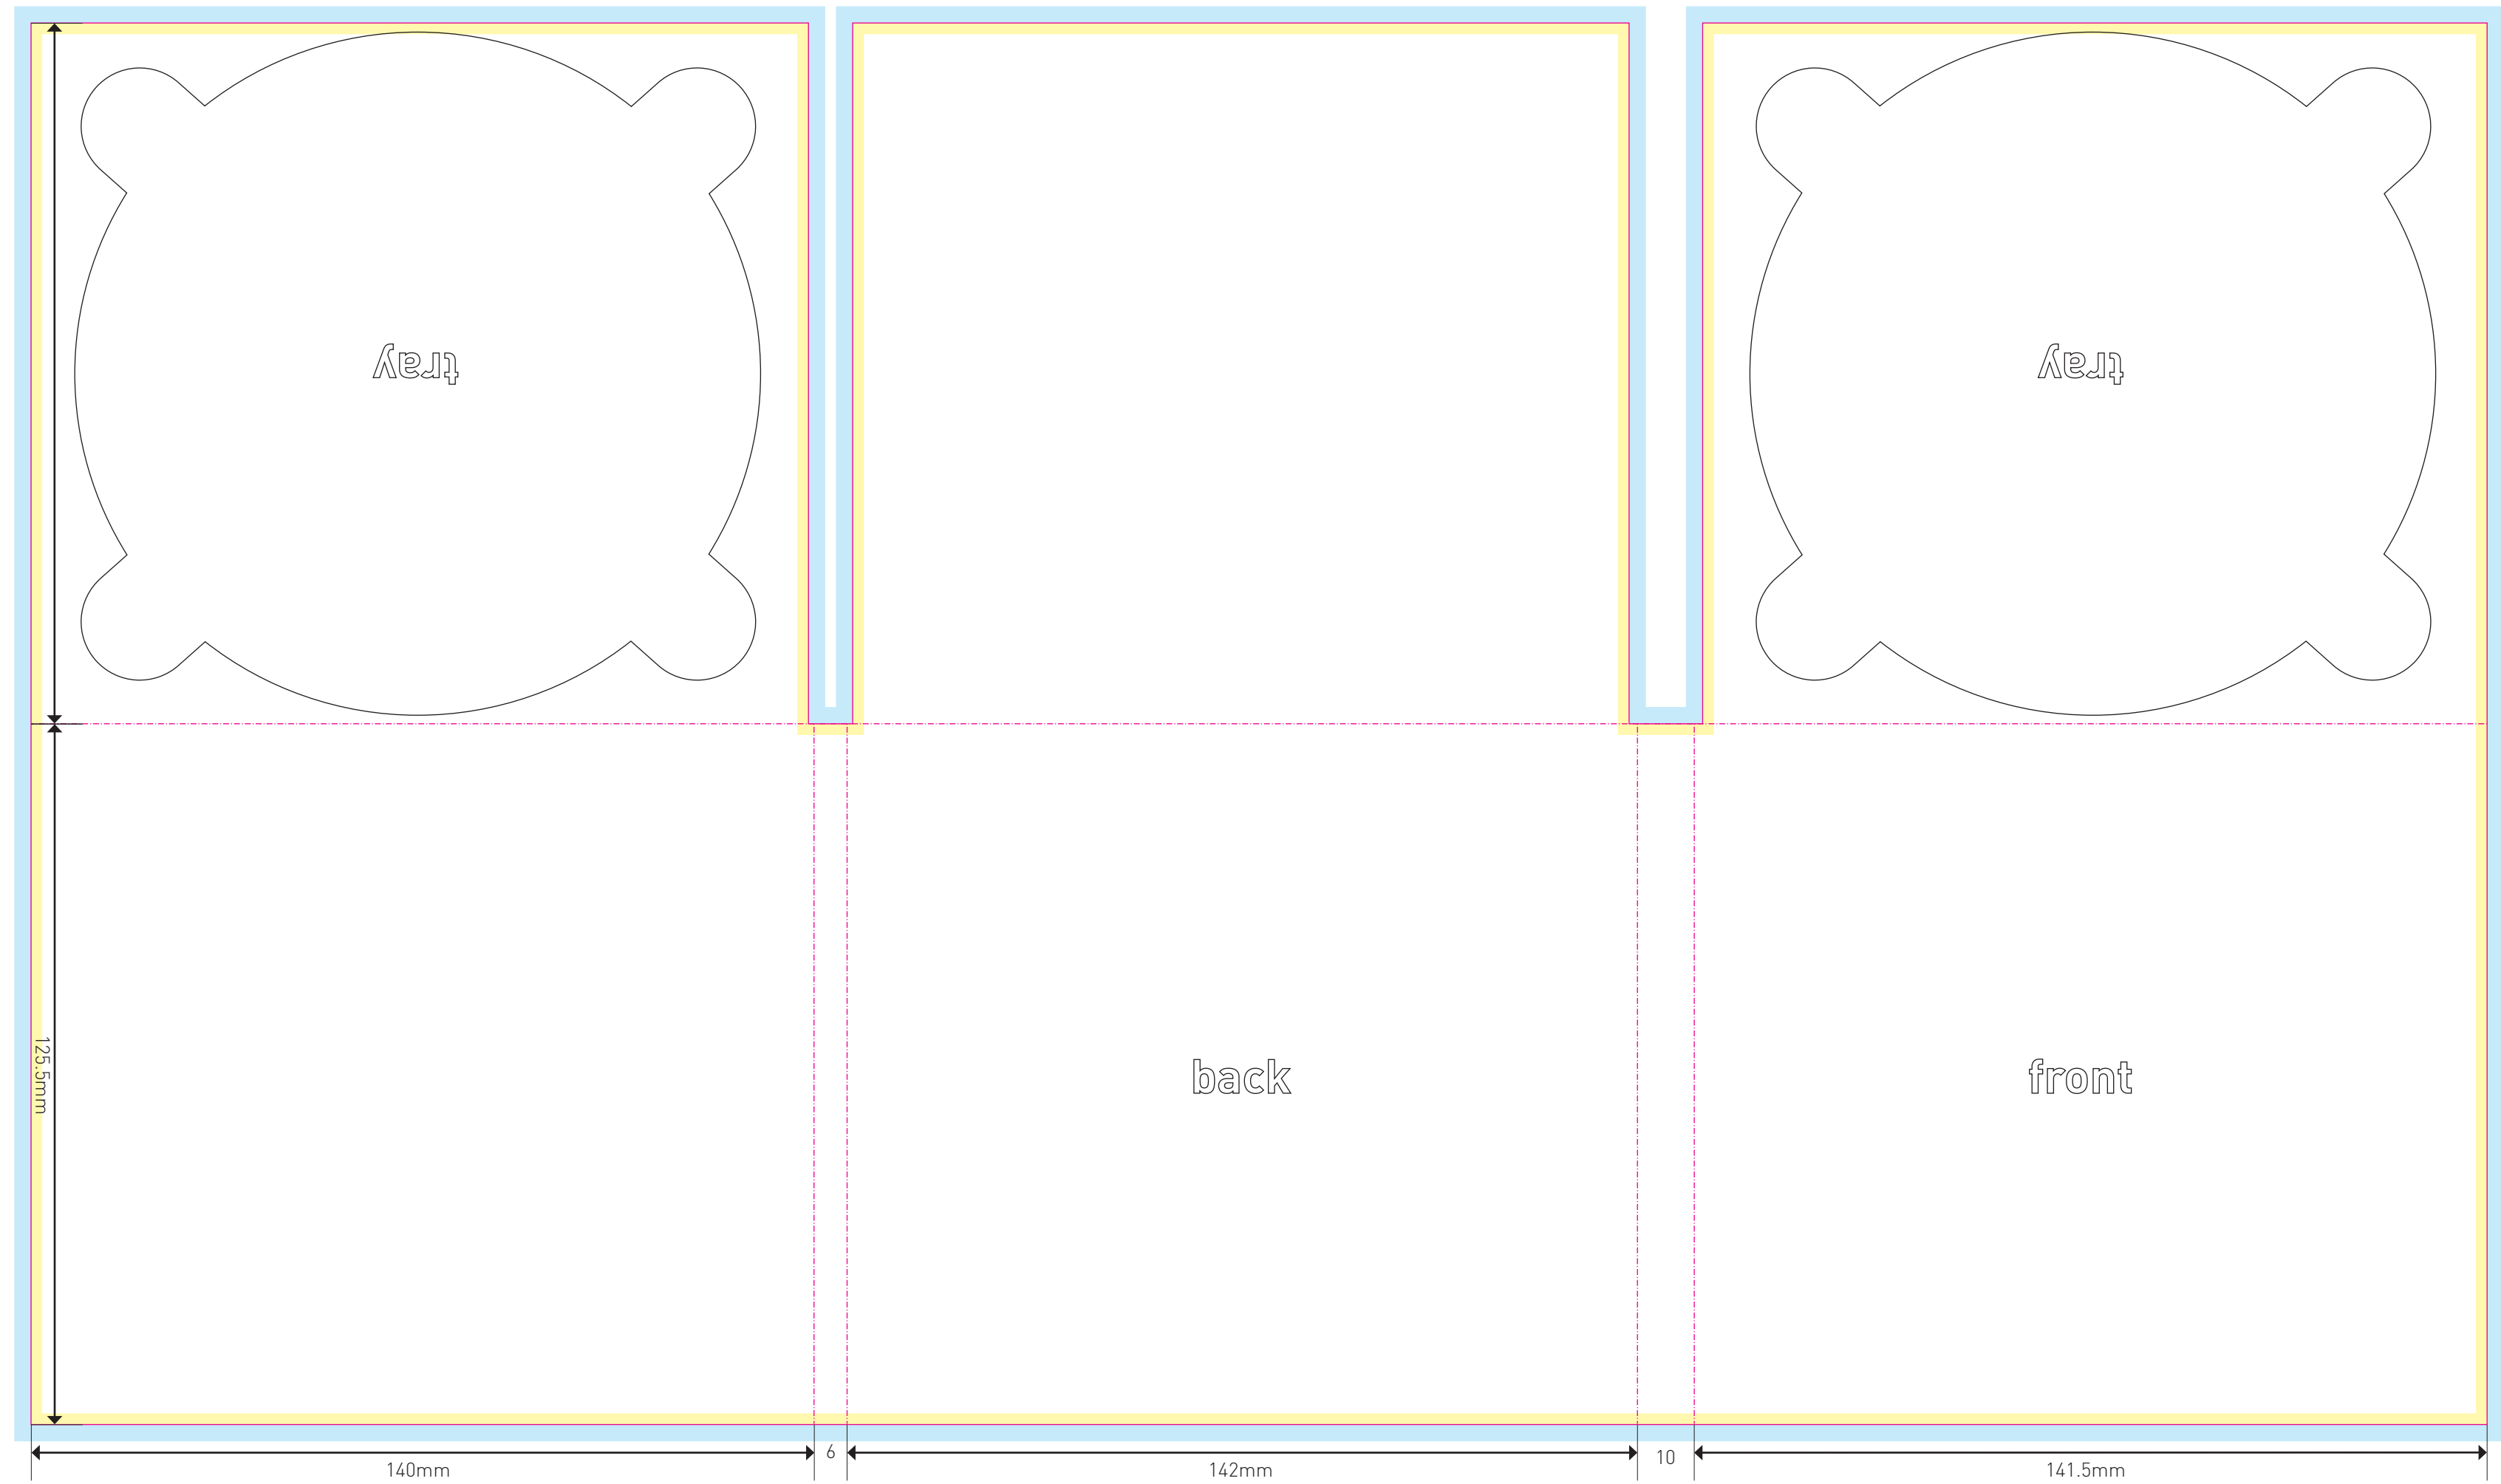

- Cutter
- Bleed
- Fold
- Trim

tray

tray

back

front

125.5mm

140mm

6

142mm

10

141.5mm