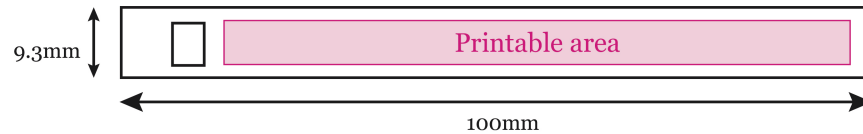

DCC on-body printing templates

Front of DCC tape

Rear of DCC tape

Spine of DCC tape

We can on-body print in full colour and with partial white bases any areas marked in pink, including over the front window if you wish. Dashed line areas have slight ridges for thumb grips and can be printed over (if in the pink areas) as they are only shallow.