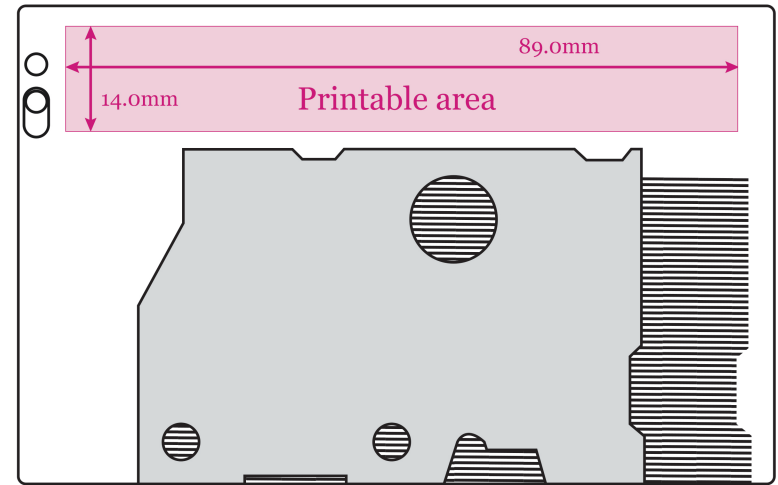

DCC on-body printing templates

Front of DCC tape

Rear of DCC tape

Spine of DCC tape

We can on-body print in full colour and with partial white bases any areas marked in pink, including over the front window if you wish. Dashed line areas have slight ridges for thumb grips and can be printed over (if in the pink areas) as they are only shallow.