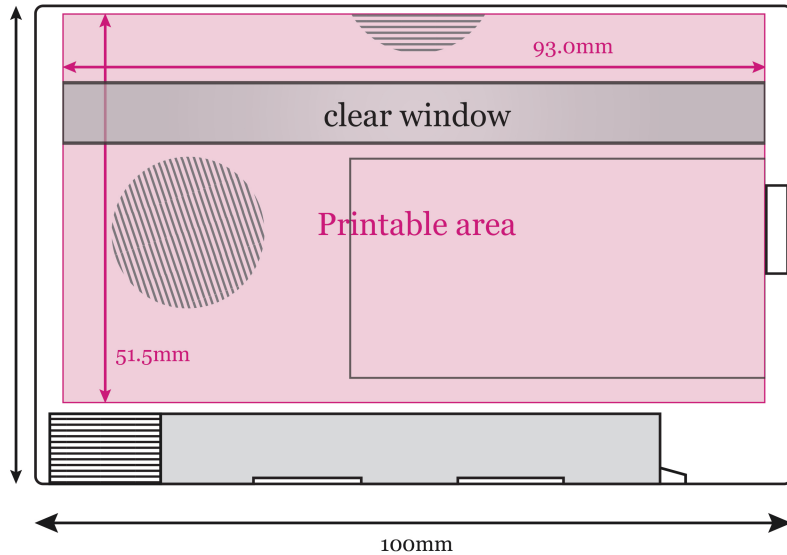

DCC on-body printing templates

Front of DCC tape

Rear of DCC tape

Spine of DCC tape

We can on-body print in full colour and with partial white bases any areas marked in pink, including over the front window if you wish. Dashed line areas have slight ridges for thumb grips and can be printed over (if in the pink areas) as they are only shallow.