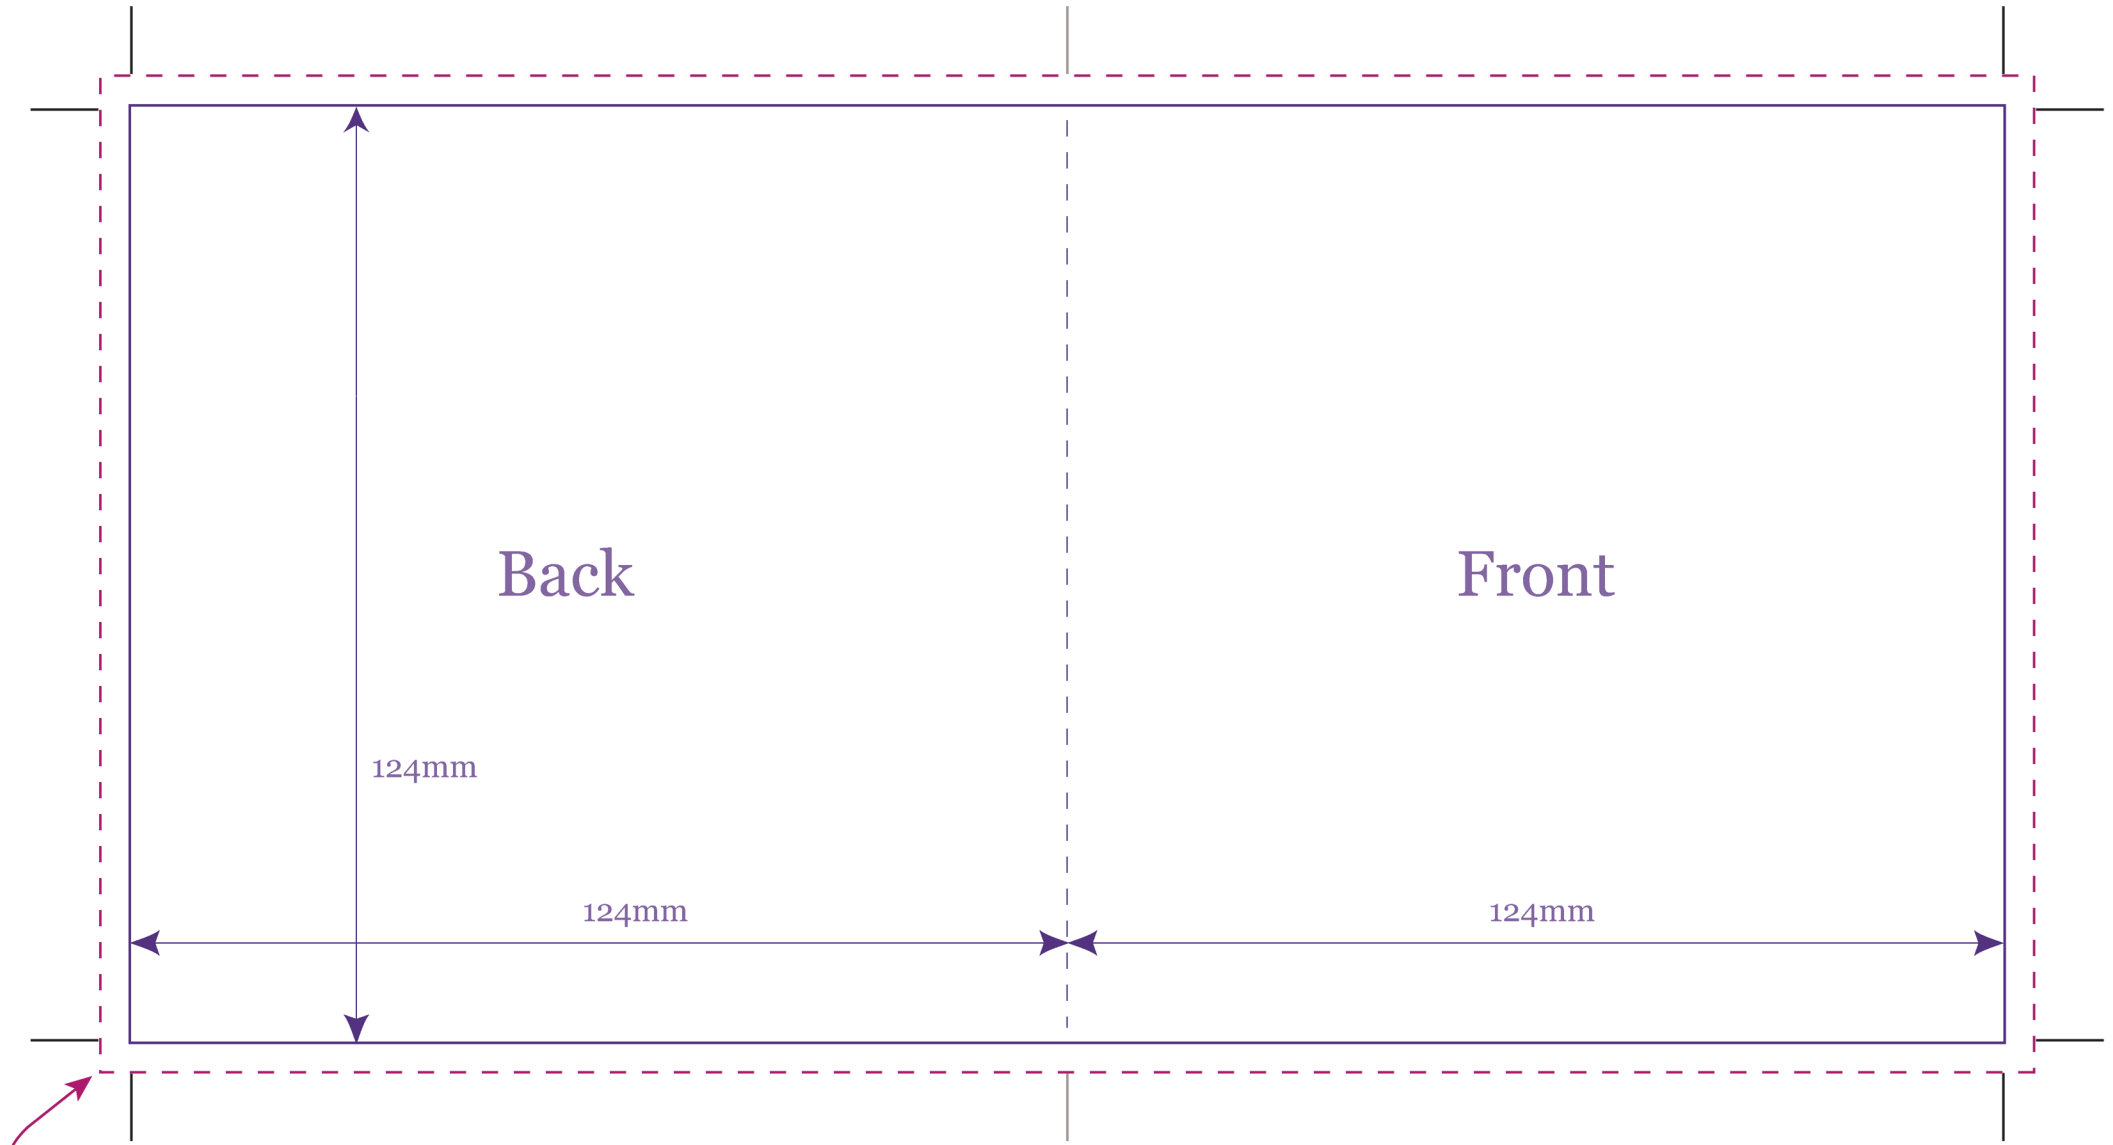

Band CDs.co.uk
from Wizbit

— cut edges - - - - fold - - - - bleed margin

CD card wallets

Please extend backgrounds to the outer pink dashed line to add a 3mm bleed to the artwork to avoid any white edges in the finished items