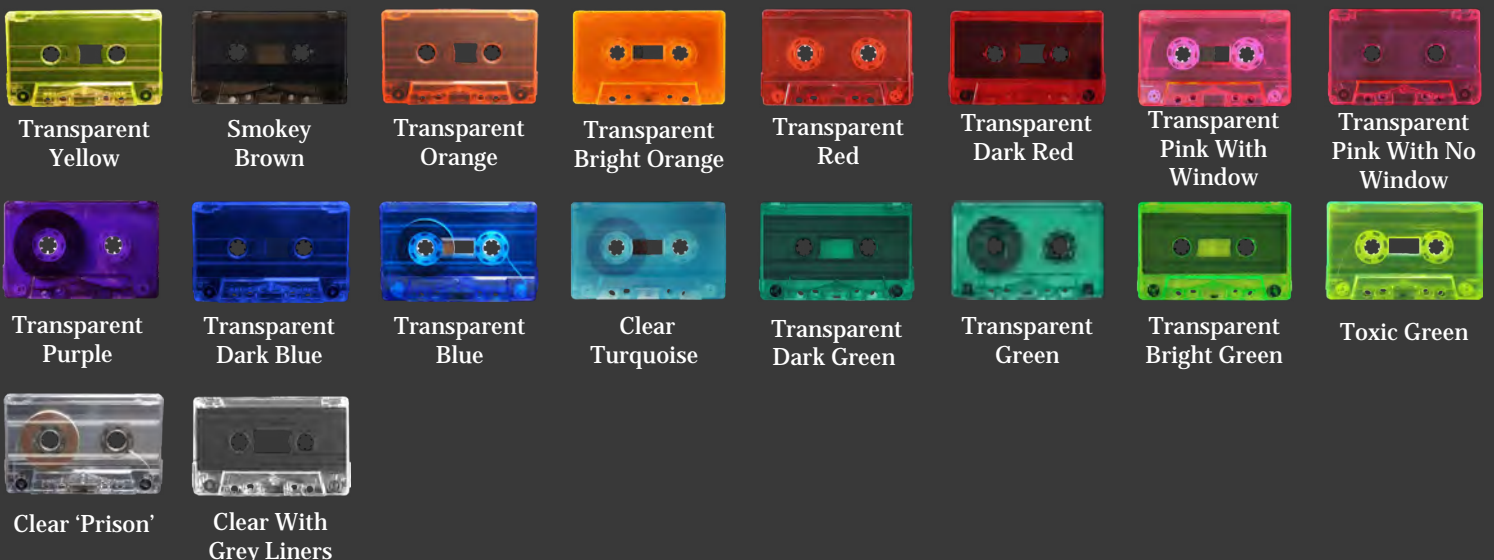

## Solid Cassette Shell Colours

## Recycled Cassette Shell Colours

(Please note that all recycled shells/cases can have colour variations because these are made from recycled materials)

## Transparent Cassette Shell Colours

## Sandwich Colours

Blue & Pink  
Sandwich

Grey & Black  
Sandwich

Red & Black  
Sandwich

White & Black  
Sandwich

Yellow & Black  
Sandwich

Pink & White  
Sandwich

Yellow & White  
Sandwich